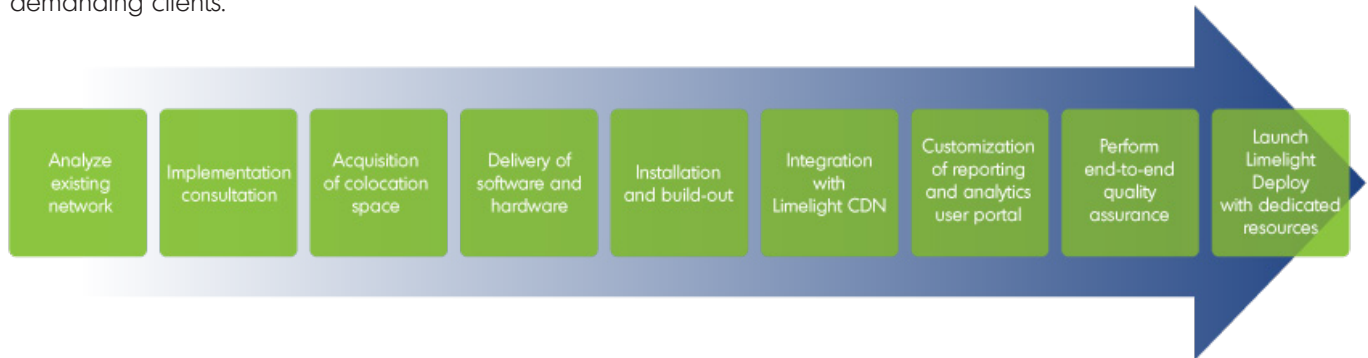

based on a proven, at-scale, global network leader like Limelight. The federation, on the other hand, also presents a number of financial and technical complexities that may impede your ability to quickly monetize your CDN investment.

Your Trusted Partner Before, During, and After Installation

Through a proven build-operate-transfer process, our Global Professional Services team will implement robust, scalable software on your hardware, train your staff to optimize and manage a CDN, and prepare them for operational control of your new delivery network. It's a process Limelight Networks has honed through years of building and supporting content delivery solutions for many of the world's most demanding clients.

Limelight Deploy is unique in its ability to complement massive capacity and scale with an unparalleled suite of value-added services—all tailored to suit your specific requirements and supported by a global team of seasoned consultants and developers. Our build-operate-transfer methodology coupled with our deployment model are customized to match your organization's skill set, existing network infrastructure, desired level of control, and financial objectives. The result? You can focus more of your precious internal resources on selling and supporting your content delivery offering.

Get started today

Please contact us for more information about Limelight Networks and our services.

Limelight Networks, Inc.

222 South Mill Avenue
Tempe, AZ 85281
United States
866-200-5463
+1 602-850-5050
solutions@llnw.com

Global locations

Amsterdam, Delhi, London,
Los Angeles, Munich,
New York, Paris, San Francisco,
Seattle, Seoul, Singapore,
Stockholm, Tokyo

www.limelight.com